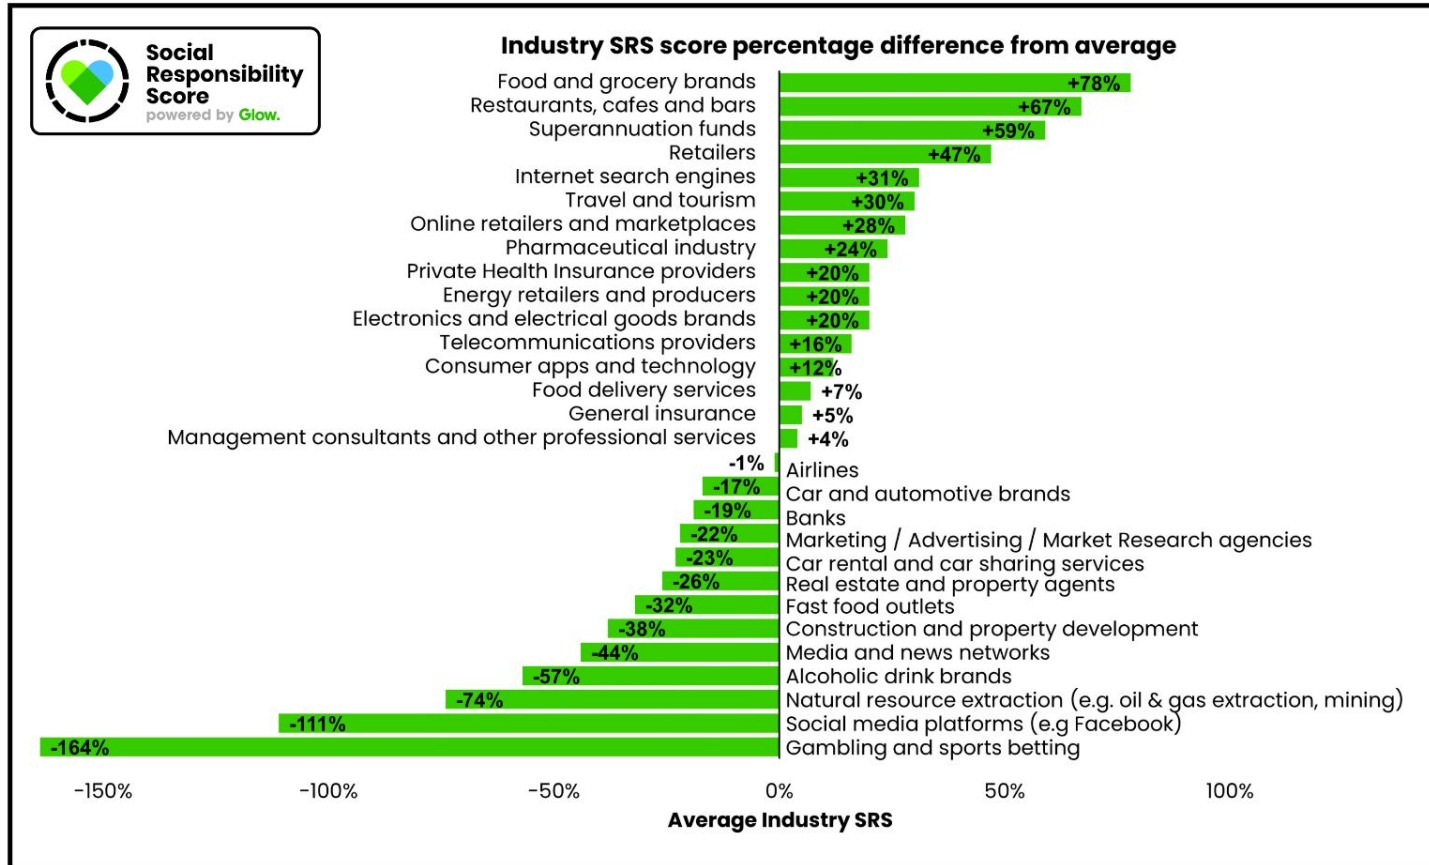

industry level srs benchmarks multi-industry comparison.

australia, jan 2022.

The most to least socially responsible commercial industries.

Source: Catalyst program, November 2021. (n=1200)